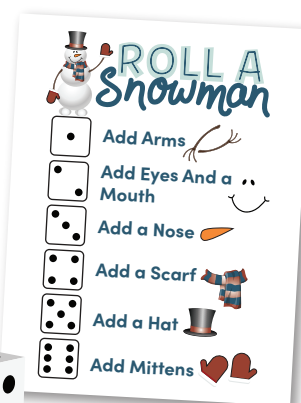

SINGING time SONG

Roll a Snowman

Review Game

PREPARATIONS

- Print and cut out 2 dice (you will want to use card stock)
- Before gluing or taping crease all of the lines and dotted lines
- Print the desired poster size, 8.5x11 or 11x14

HOW TO PLAY

Option 1: Choose the song or songs you would like to review. Place the poster on the board. On each side of the poster draw 3 circles to form your snowman's body. Pick two children to come up to the board. While the rest of the primary is singing the 2 children at the board will try and finish their snowman before the song ends. They will continuously roll their dice drawing the body part that corresponds to the number on the dice. If they roll a 3 they add a nose, if they roll a 2 they add eyes and a mouth, if they roll a number they have already had they keep rolling until they roll a number they need. The first one to finish or come the closest to finishing their snowman before the song ends wins! You can divide your primary into 2 teams and keep track of points.

Option 2: Choose the song or songs you would like to review. This option will take a little more time than option 1. Place the poster on the board. On each side of the poster draw 3 circles to form your snowman's body. Divide your primary into 2 teams. Sing the song you are reviewing watching for super singers. Pick a child from each team to come up and roll the dice. They will draw the corresponding body part on their snowman. Sing the song again watching for 2 more super singers. Invite 2 more children to roll the dice and try to add to their snowman. If they happen to roll a number that has already been done then they don't get to add to their snowman that turn. Repeat these steps until a snowman has been completed. The first team to complete their snowman wins.